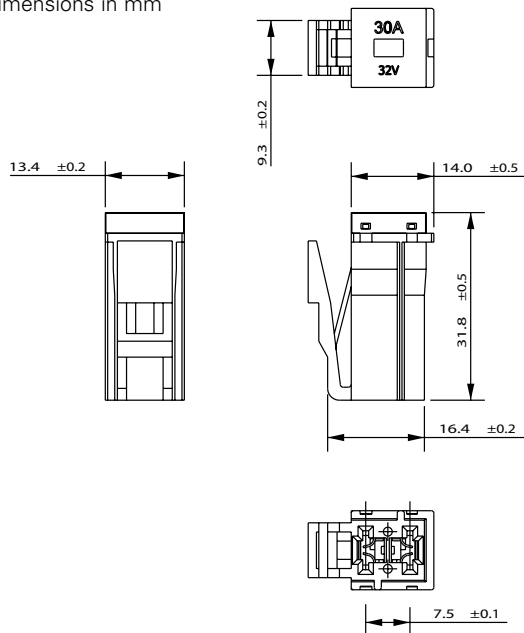

Dimensions (25A - 30A)

Dimensions in mm

Specifications

Voltage Rating: 32 VDC
 Current Cycling: 24°C
 The fuses satisfy the performance requirements after 50% of the rated current is applied for 10,000 cycles. Each cycle consists of an interrupted current with the pattern of 5 minutes ON and 10 minutes OFF.
 Operating Temperature Range: -40°C to +125°C

Complies with JASO 0612

Ordering Information

Part Number	Package Size
02935xx.H	100
02935xx.U	500
02935xx.MXJ	1000

Time-Current Characteristics

% of Rating	Opening Time Min / Max (s)	
	25A - 30A	45A - 75A
110	- / -	14,400 s
150	- / -	100 s
200	5 s / 70 s	2 s / 60 s
300	- / 6 s	- / 5 s
600	- / 3 s	- / 2 s

Dimensions (45A - 75A)

Dimensions in mm