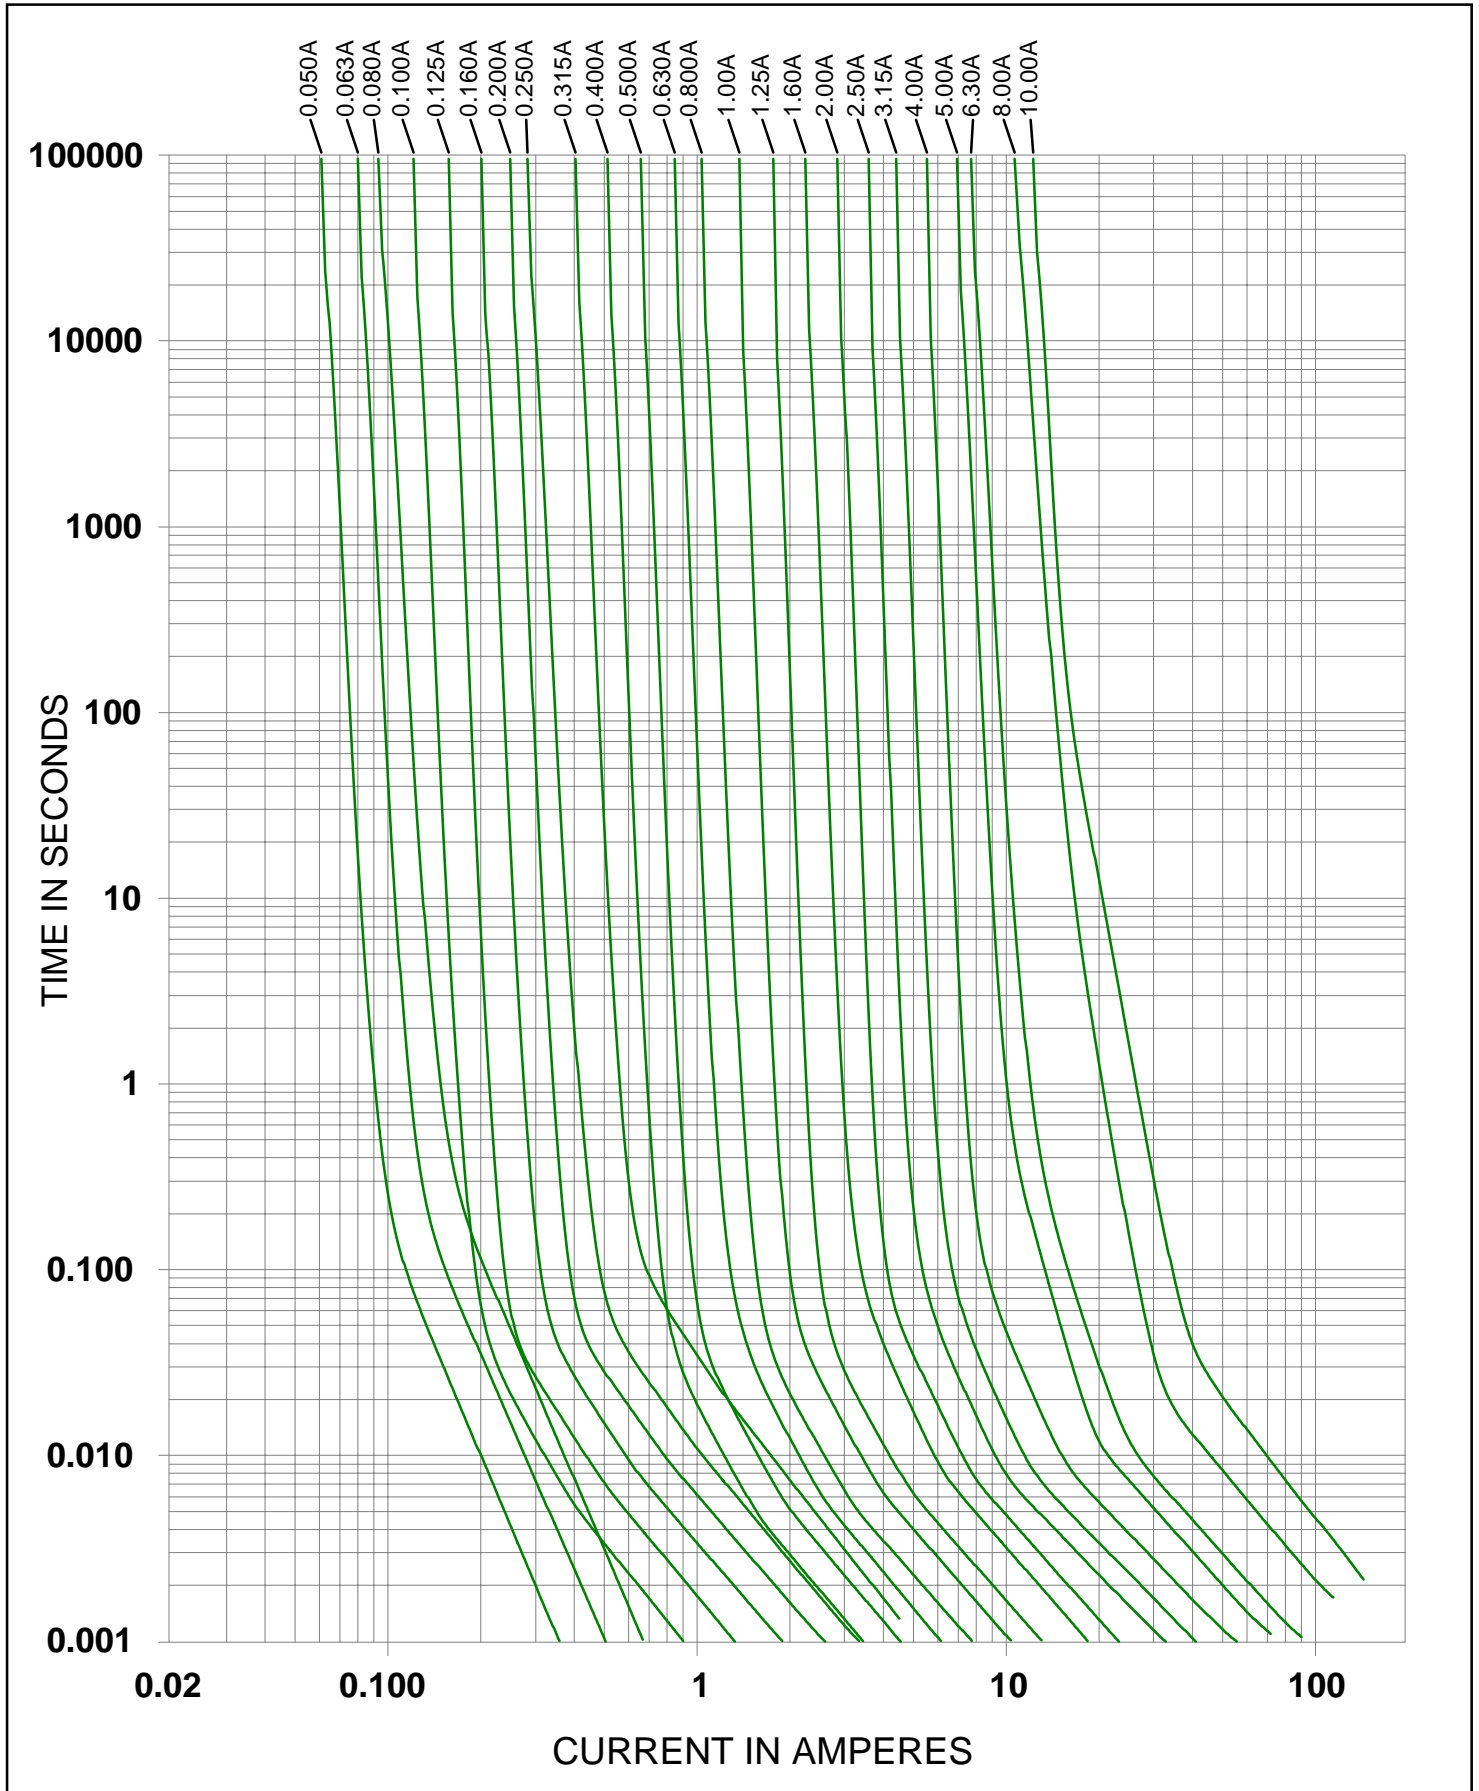

Littelfuse®

TR5® Fast-Acting Fuse
373 Series
UL248 subminiature

Specifications are subject to change without notice.

Note: 1.00 means the number one with two decimal places.

AKL V3.9 06.01.23