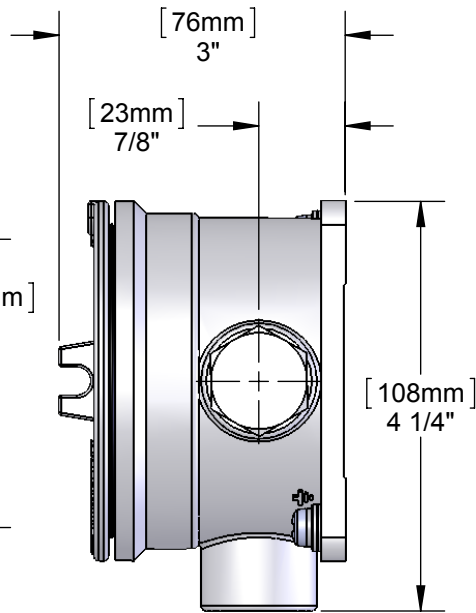

**FRONT VIEW WITHOUT COVER**

**SIDE VIEW WITH COVER**

**ATTENTION**

- DO NOT EXCEED MAXIMUM ELECTRICAL RATING LISTED ON PRODUCT NAMEPLATE.
- WIRE ACCORDING TO NATIONAL AND LOCAL ELECTRICAL CODES.
- TERMINAL BLOCK ACCEPTS 10-26 AWG (0,41-5,26mm<sup>2</sup>) WIRE.
- TO ORDER THIS JUNCTION BOX PRE-INSTALLED ON UE PRODUCTS, USE THE M433 OPTION CODE.
- TO ORDER THIS JUNCTION BOX AS A SEPERATE KIT USE ACCESSORY PART NUMBER 62169-49.

**JUNCTION BOX ASSEMBLED KIT INCLUDES:**

- (1) JUNCTION BOX WITH GROUND SCREWS AND COVER
- (1) MOUNTED TERMINAL BLOCK
- (1) M20X1.5 STOPPING PLUG
- (1) GROUNDING TERMINAL
- M20 NYLON SEALING WASHER

**INSTALLATION INSTRUCTIONS:**

- INSTALL SEALING WASHER (TAPERED SIDE DOWN) ONTO THE THREADS OF THE PRODUCT THE JUNCTION BOX WILL MOUNT TO.
- ROUTE WIRES INTO THE JUNCTION BOX AND TIGHTEN CONDUITS INTO POSITION.
- CUT WIRES TO DESIRED LENGTHS AND STRIP WIRES 1/4" (6mm).
- ATTACH SUPPLIED GROUND TERMINAL TO THE GROUND WIRE USING A SUITABLE CRIMPING TOOL AND SECURE IT TO THE INTERNAL GROUND SCREW.
- WIRES MAY BE ROUTED UNDER OR TO THE RIGHT OF THE TERMINAL BLOCK.
- SEE PRODUCT NAMEPLATE, BULLETIN OR INSTALLATION & MAINTENANCE MANUAL FOR WIRING UE CONTROLS. INFO. ALSO AVAILABLE AT [WWW.UEONLINE.COM](http://WWW.UEONLINE.COM).

GROUNDING TERMINAL INCLUDED  
SCALE 1:1

M20 SEALING WASHER INCLUDED  
SCALE 1:1

ORIGINAL DATE	5-11-16
DRWN	RCI
CHKD	SR
APPD	R. IACABONE
UNLESS OTHERWISE SPECIFIED DIMENSIONS ARE IN INCHES	
TOLERANCES ON FRACTIONS ±1/64	
2 PLACE DEC	3 PLACE DEC
±0.010	±0.005
ANGLES	±1/2°
DO NOT SCALE THIS DRAWING	