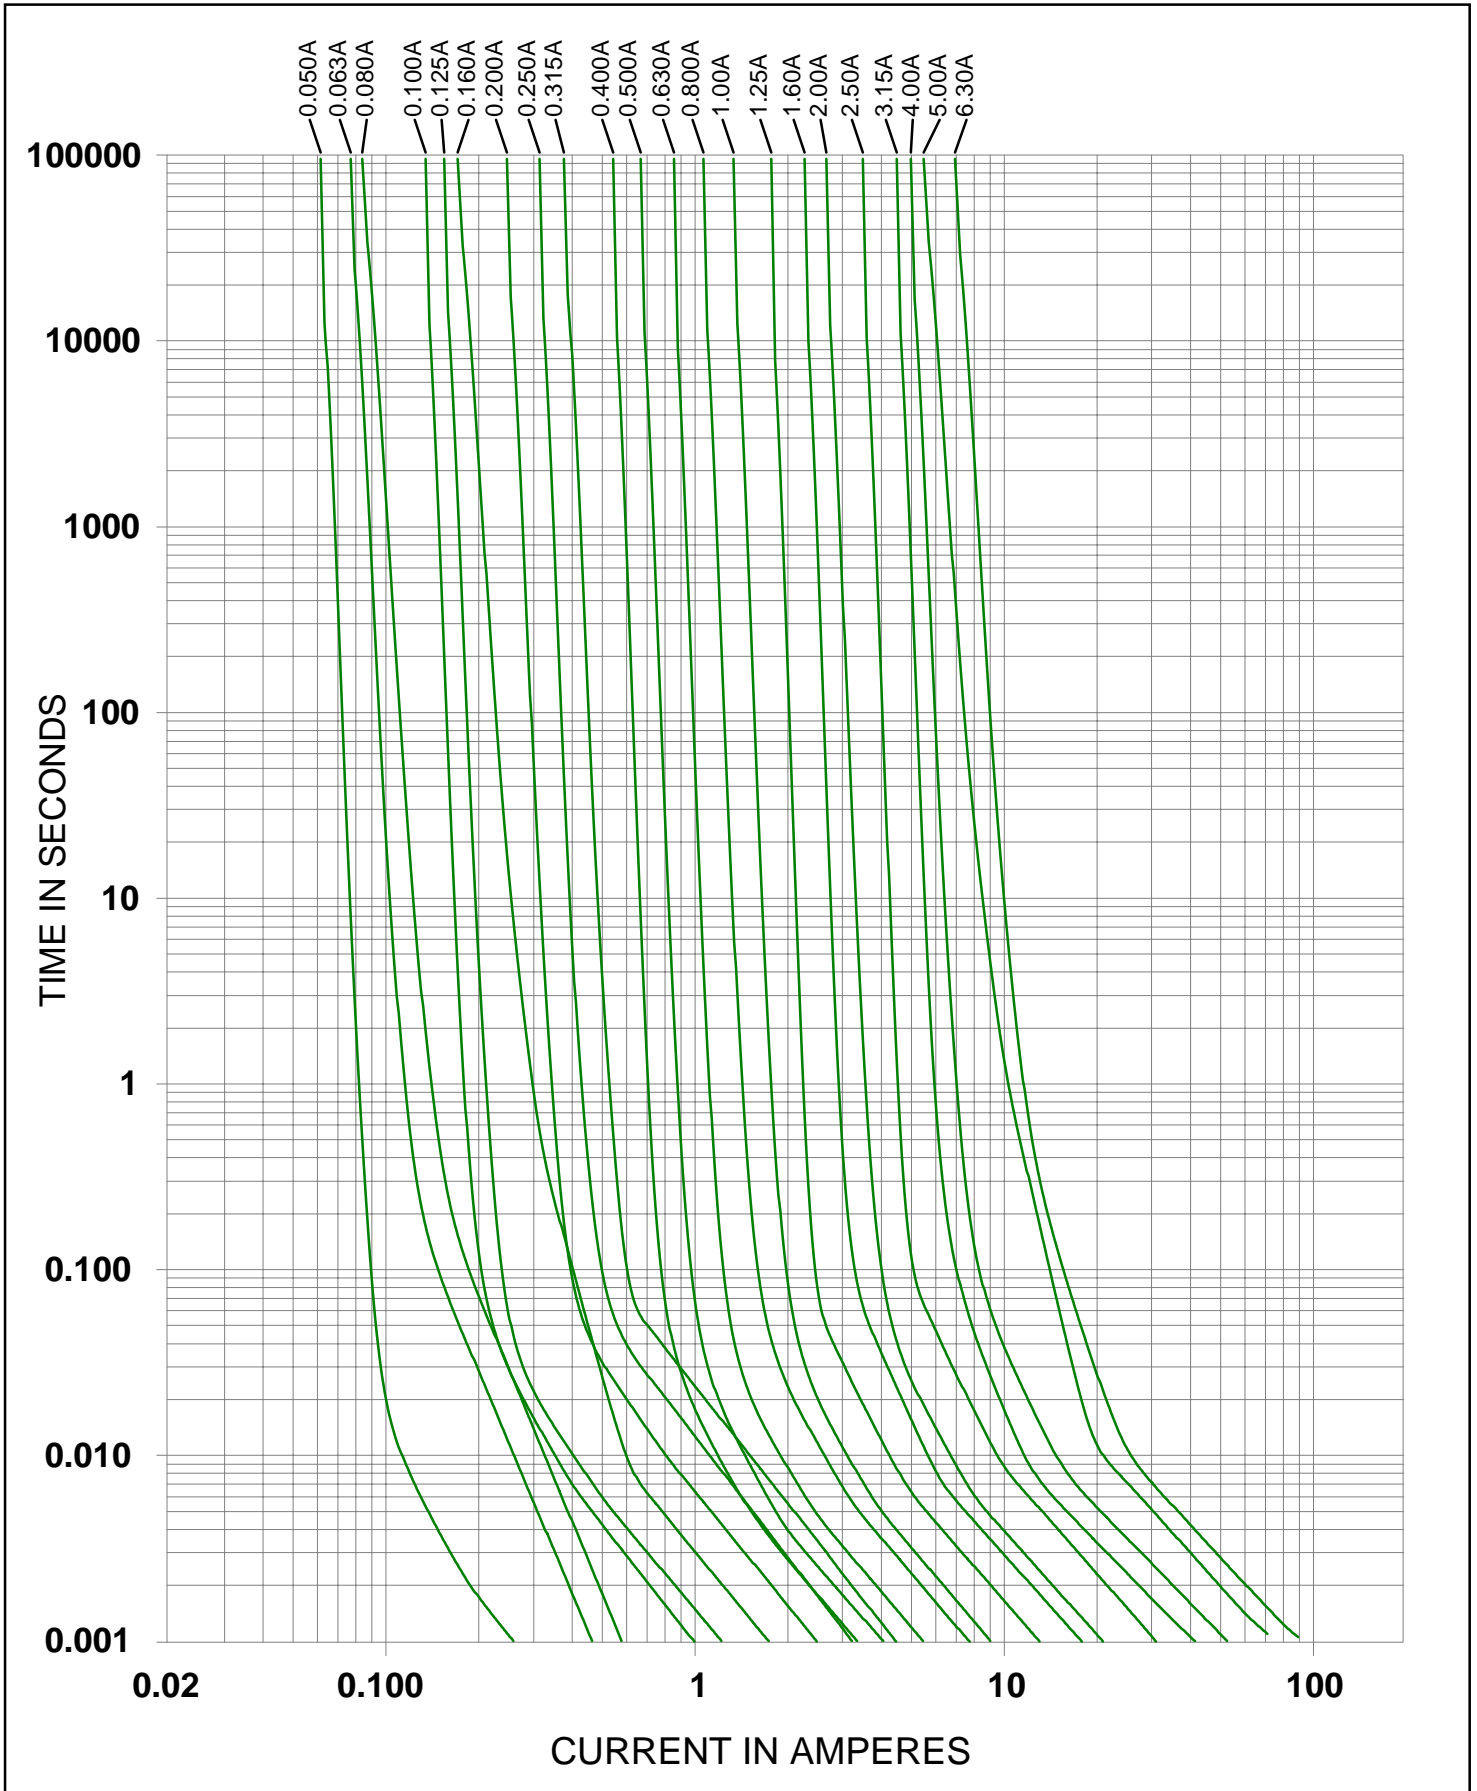

# Littelfuse®

TE5® Fast-Acting Fuse  
395 Series  
UL248 subminiature

Specifications are subject to change without notice.